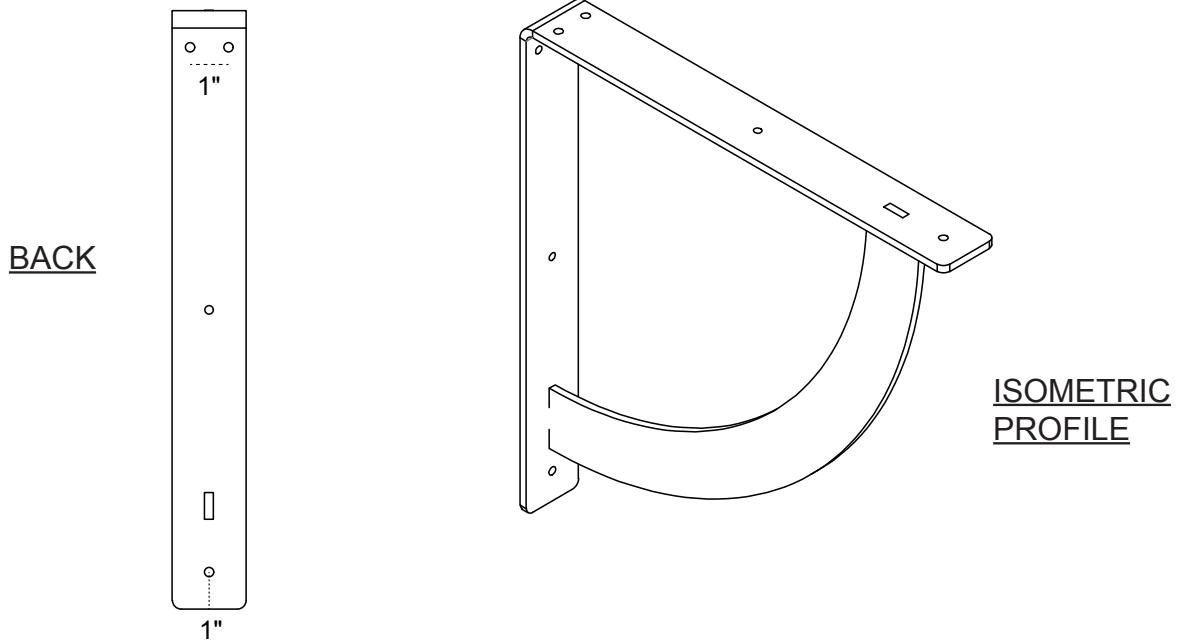

2-INCH W X 16-INCH D X 16-INCH H BULWARK BRACKET

HEAVY-DUTY 1/4" THICK

AVAILABLE IN:
STAINLESS STEEL
ZINC PLATED STEEL
POWDER COATED BLACK

BKTM02X16X16BUSS
BKTM02X16X16BUCRS
BKTM02X16X16BUPBL

P:866.607.0453 | F: 866.591.3143
2300 W. Main St. | Clarksville, TX 75426
sales@ekenamillwork.com | www.ekenamillwork.com