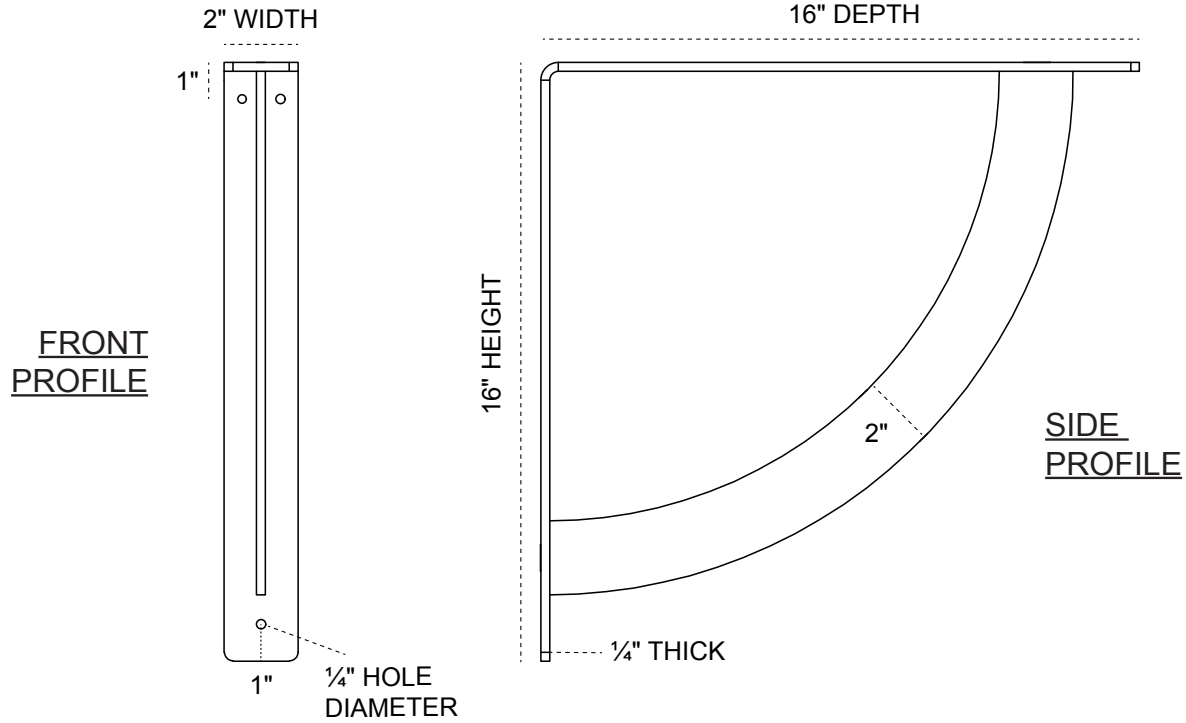

2-INCH W X 16-INCH D X 16-INCH H BULWARK BRACKET

HEAVY-DUTY 1/4" THICK

AVAILABLE IN:
STAINLESS STEEL
ZINC PLATED STEEL
POWDER COATED BLACK

BKTM02X16X16BUSS
BKTM02X16X16BUCRS
BKTM02X16X16BUPBL

P:866.607.0453 | F: 866.591.3143
2300 W. Main St. | Clarksville, TX 75426
sales@ekenamillwork.com | www.ekenamillwork.com